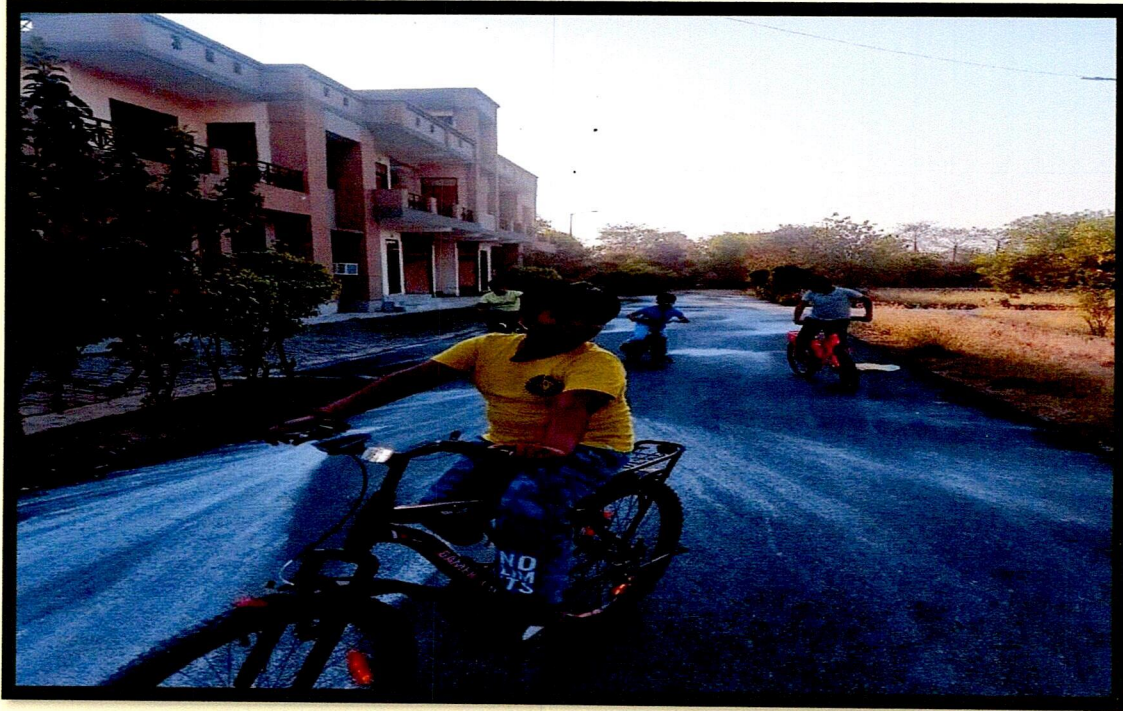

University Staff kids enjoying cycling in the residential campus

Ⓜ

Registrar
U.P. Uni. of Agri. & Tech.
Meerut-250110 (U.P.)

Registrar