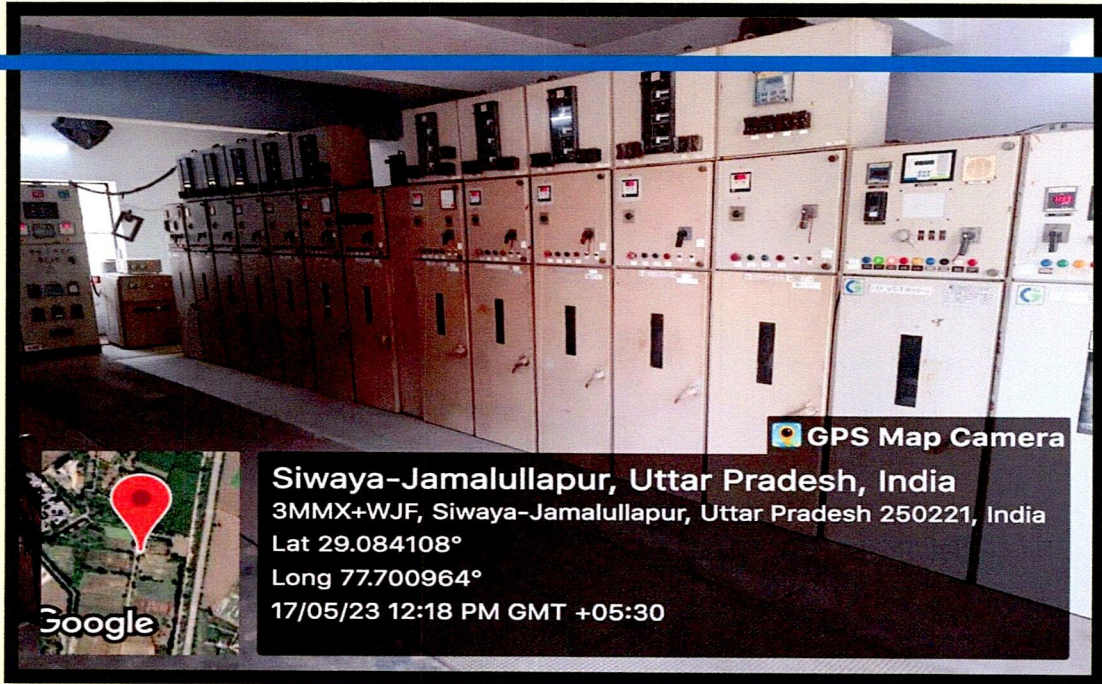

Singhvi

Medical facility for staff and students at University Hospital

24 hrs Ambulance facility for University staff and students

Registrar
S.V.P. Uni. of Agri. & Tech.
Meerut-250110 (U.P.)

Registrar

Vice-Chancellor monitoring the medical facility providing at University Hospital

24 hour electricity supply through 33 KVA Power Station Facility established at University

Ⓟ

Sanghvi

Registrar
S.V.P. Uni. of Agri. & Tech.
Meerut-250110 (U.P.)

33 KVA Power Station facility at University