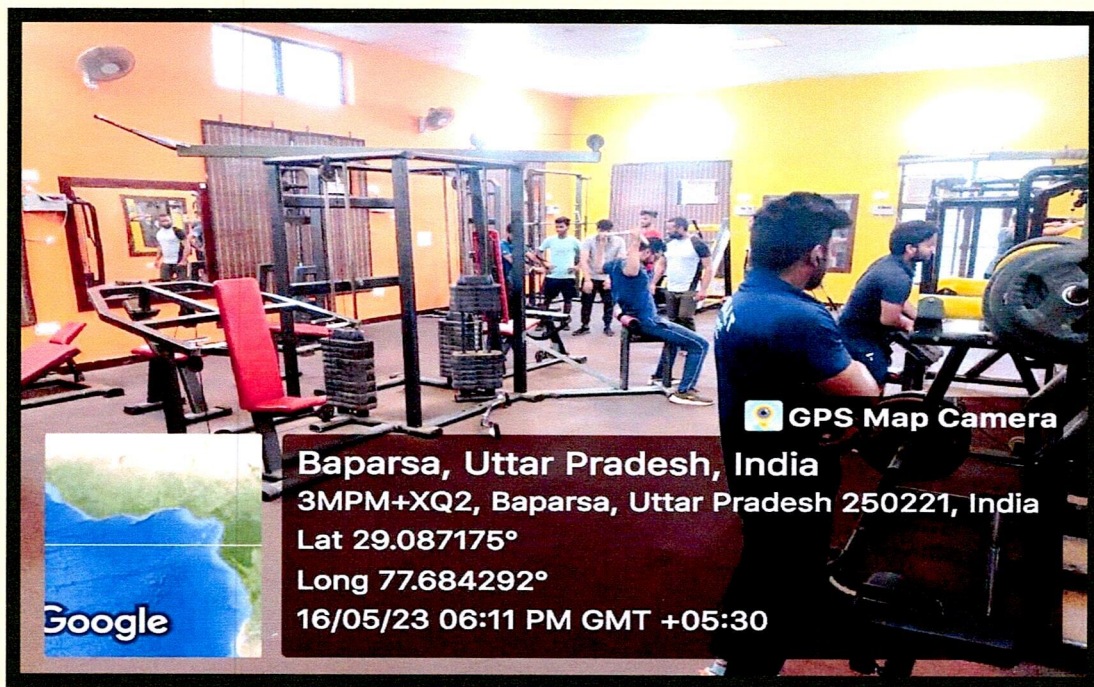

Glimpses of Facilities for University Staff and Students

Sl No.	Particulars
1	University Stadium for Staff and Students
2	University Stadium for Staff and Students
3	Table Tennis and Badminton Court facility at University Indoor Stadium
4	Annexe Complex at University
5	SBI Bank University branch
6	SBI ATM facility
7	Honorable Chancellor inaugurating HDFC smart banking and ATM facility on 17.02.2023
8	24 Hours Central Library Facility
9	University Canteen facility at University
10	Parag Milk Parlour near to residential complex at University Campus
11	Shopping Centre at University Campus
12	Milk Distribution Centre at University Livestock Farm Complex
13	Medical facility for staff and students at University Hospital
14	24 hrs Ambulance facility for University staff and students
15	Vice-Chancellor monitoring the medical facility providing at University Hospital
16	24 hour electricity supply through 33 KVA Power Station Facility established at University
17	33 KVA Power Station facility at University
18	Solar System Panels installed on the roof top of University Buildings
19	Residential Complex for University Staff
20	Staff kids playing in the park of residential premises
21	University Staff kids enjoying cycling in the residential campus

**Sardar Vallabhbhai Patel University of Agriculture and
Technology, Meerut**

Registrar
S.V.P. Uni. of Agri. & Tech.
Meerut-250110 (U.P.)

Facilities for University Staff and Students

University Stadium for Staff and Students