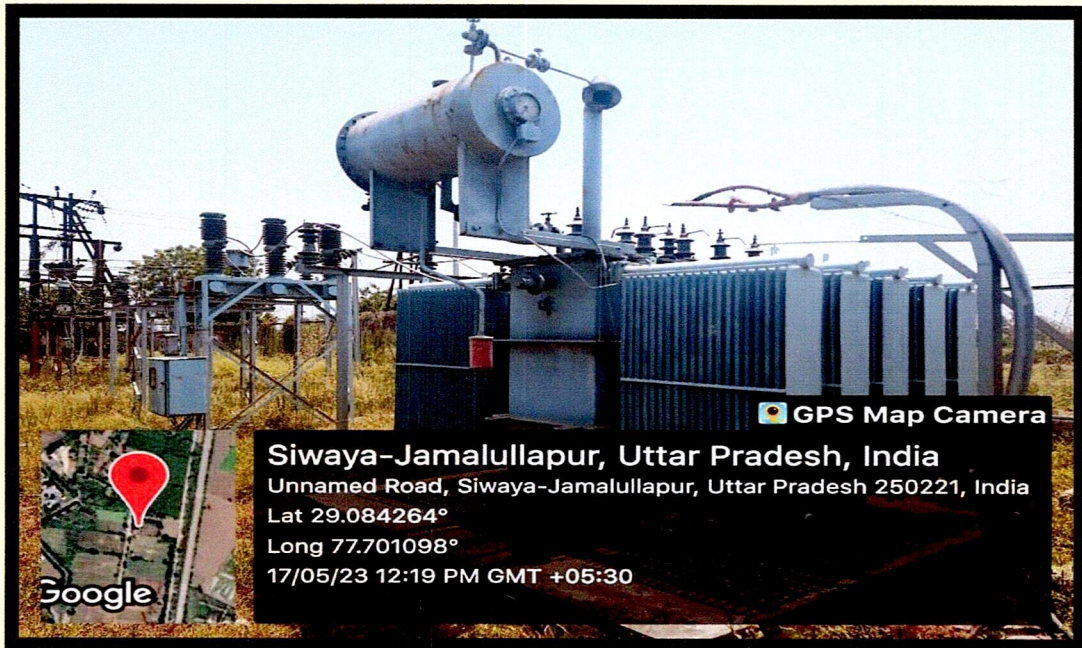

24 hour electricity supply through 33 KVA Power Station Facility established at University

Ⓟ

Sanghvi

Registrar
S.V.P. Uni. of Agri. & Tech.
Meerut-250110 (U.P.)

33 KVA Power Station facility at University